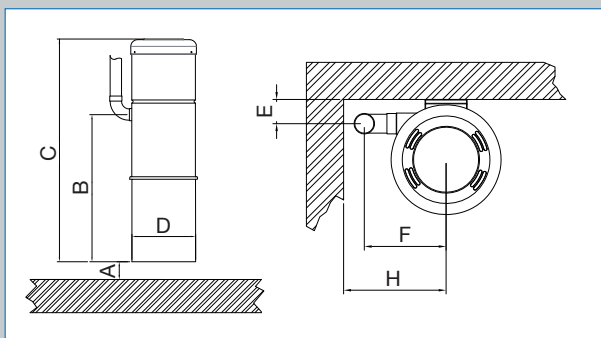

Made in Germany

INCLUDES (MINI):

1 x central vacuum cleaner, 1 x wall bracket,
1 x flexible adapter, 4 x bolts, 4 x dowels,
2 x brackets, 1 x installation and operating
manual (16 pages)

**FILTEREINSATZ
FÜR MODELL MINI
170232**

**FILTER INSERT
FOR MODEL MINI
170232**

**KOHLEBÜRSTE
FÜR MODELL MINI
170105**

**CARBON BRUSHES
FOR MODEL MINI
170105**

A	mind. 8 cm
B	27,5 cm
C	64,0 cm
D	20,5 cm
E	
F	23,4 cm
G	
H	28,4 cm